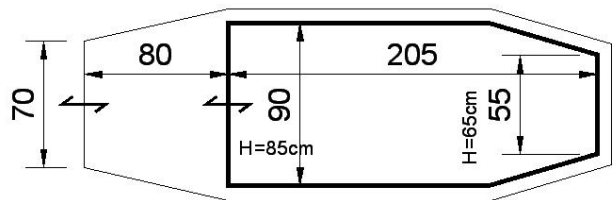

FLOOR

PACKING

LOGO	SITE	ACC'S BAG	P/T
LABELS	Warning & Composition	POLE BAG	P/T
INSERT		TENTBAG	Polyester Oxford Compress
N.W.	2 kg	BAG SIZE	45cm X 12cm
Q'TY CARTON	6 pc	G.W.	12,5 kg
CBM.		PRICE	FOB Ohio $155.25/ea